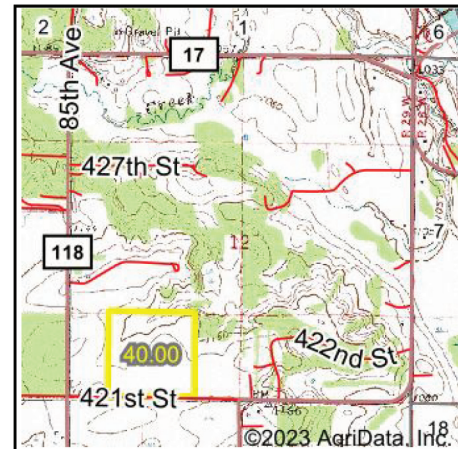

# Wetlands Map

State: **Minnesota**  
 Location: **12-126N-29W**  
 County: **Stearns**  
 Township: **Brockway**  
 Date: **5/4/2023**

**BigIron**  
 REALTY

Maps Provided By:

© AgriData, Inc. 2023

www.AgriDataInc.com