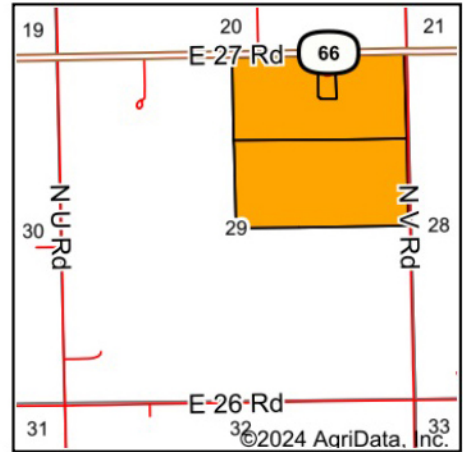

# Soils Map

State: **Nebraska**  
 County: **Hamilton**  
 Location: **29-13N-5W**  
 Township: **Precinct 7**  
 Acres: **156.44**  
 Date: **8/6/2024**

**BigIron**  
REALTY

Maps Provided By:

Soils data provided by USDA and NRCS.

©2024 AgriData, Inc.

Area Symbol: NE081, Soil Area Version: 22								
Code	Soil Description	Acres	Percent of field	SRPG Legend	Non-Irr Class *c	Irr Class *c	SRPG	*n NCCPI Soybeans
3864	Hastings silt loam, 0 to 1 percent slopes	156.44	100.0%		lw	lw	74	68
<b>Weighted Average</b>					<b>1.00</b>	<b>1.00</b>	<b>74</b>	<b>*n 68</b>