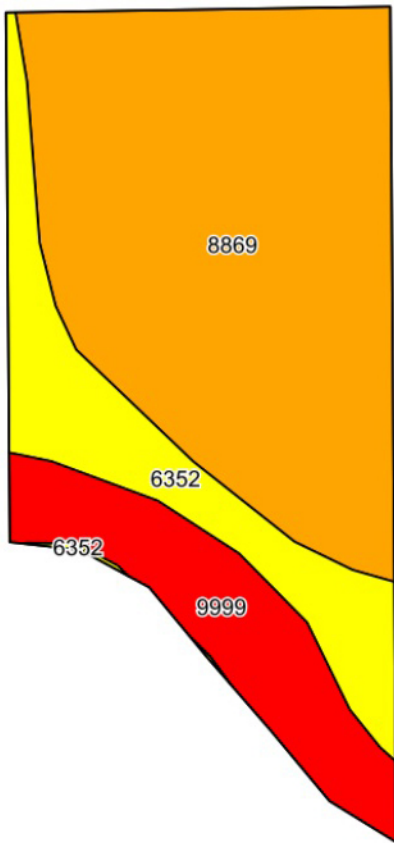

Soils Map

©2024 AgriData, Inc.

Soils data provided by USDA and NRCS.

State: **Nebraska**
 County: **Boone**
 Location: **34-19N-5W**
 Township: **Beaver**
 Acres: **3.81**
 Date: **8/13/2024**

BigIron
 REALTY

Maps Provided By:

Area Symbol: NE011, Soil Area Version: 24

Code	Soil Description	Acres	Percent of field	SRPG Legend	Non-Irr Class *c	Irr Class *c	SRPG	Corn Bu	Corn Irrigated Bu	*n NCCPI Soybeans		
8869	Hord silt loam, 0 to 1 percent slopes	2.46	64.6%		llc	lw	78			74		
6352	Leshara silt loam, occasionally flooded	0.72	18.9%		llw	llw	65	74	149	71		
9999	Water	0.63	16.5%				0					
Weighted Average							*-	*-	62.6	14	28.2	*n 61.2