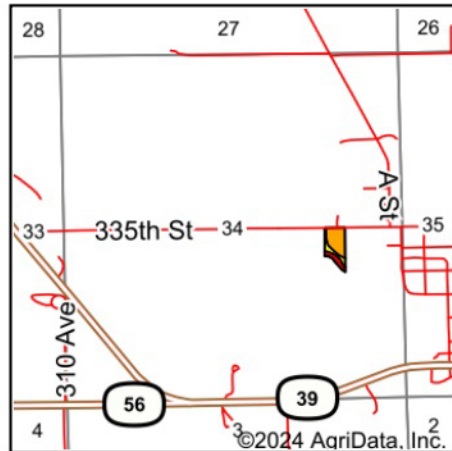

Soils Map

©2024 AgriData, Inc.

Soils data provided by USDA and NRCS.

State: **Nebraska**
 County: **Boone**
 Location: **34-19N-5W**
 Township: **Beaver**
 Acres: **3.81**
 Date: **8/13/2024**

BigIron
 REALTY

Maps Provided By:

Area Symbol: NE011, Soil Area Version: 24

Code	Soil Description	Acres	Percent of field	SRPG Legend	Non-Irr Class *c	Irr Class *c	SRPG	Corn Bu	Corn Irrigated Bu	*n NCCPI Soybeans		
8869	Hord silt loam, 0 to 1 percent slopes	2.46	64.6%		llc	lw	78			74		
6352	Leshara silt loam, occasionally flooded	0.72	18.9%		llw	llw	65	74	149	71		
9999	Water	0.63	16.5%				0					
Weighted Average							*-	*-	62.6	14	28.2	*n 61.2