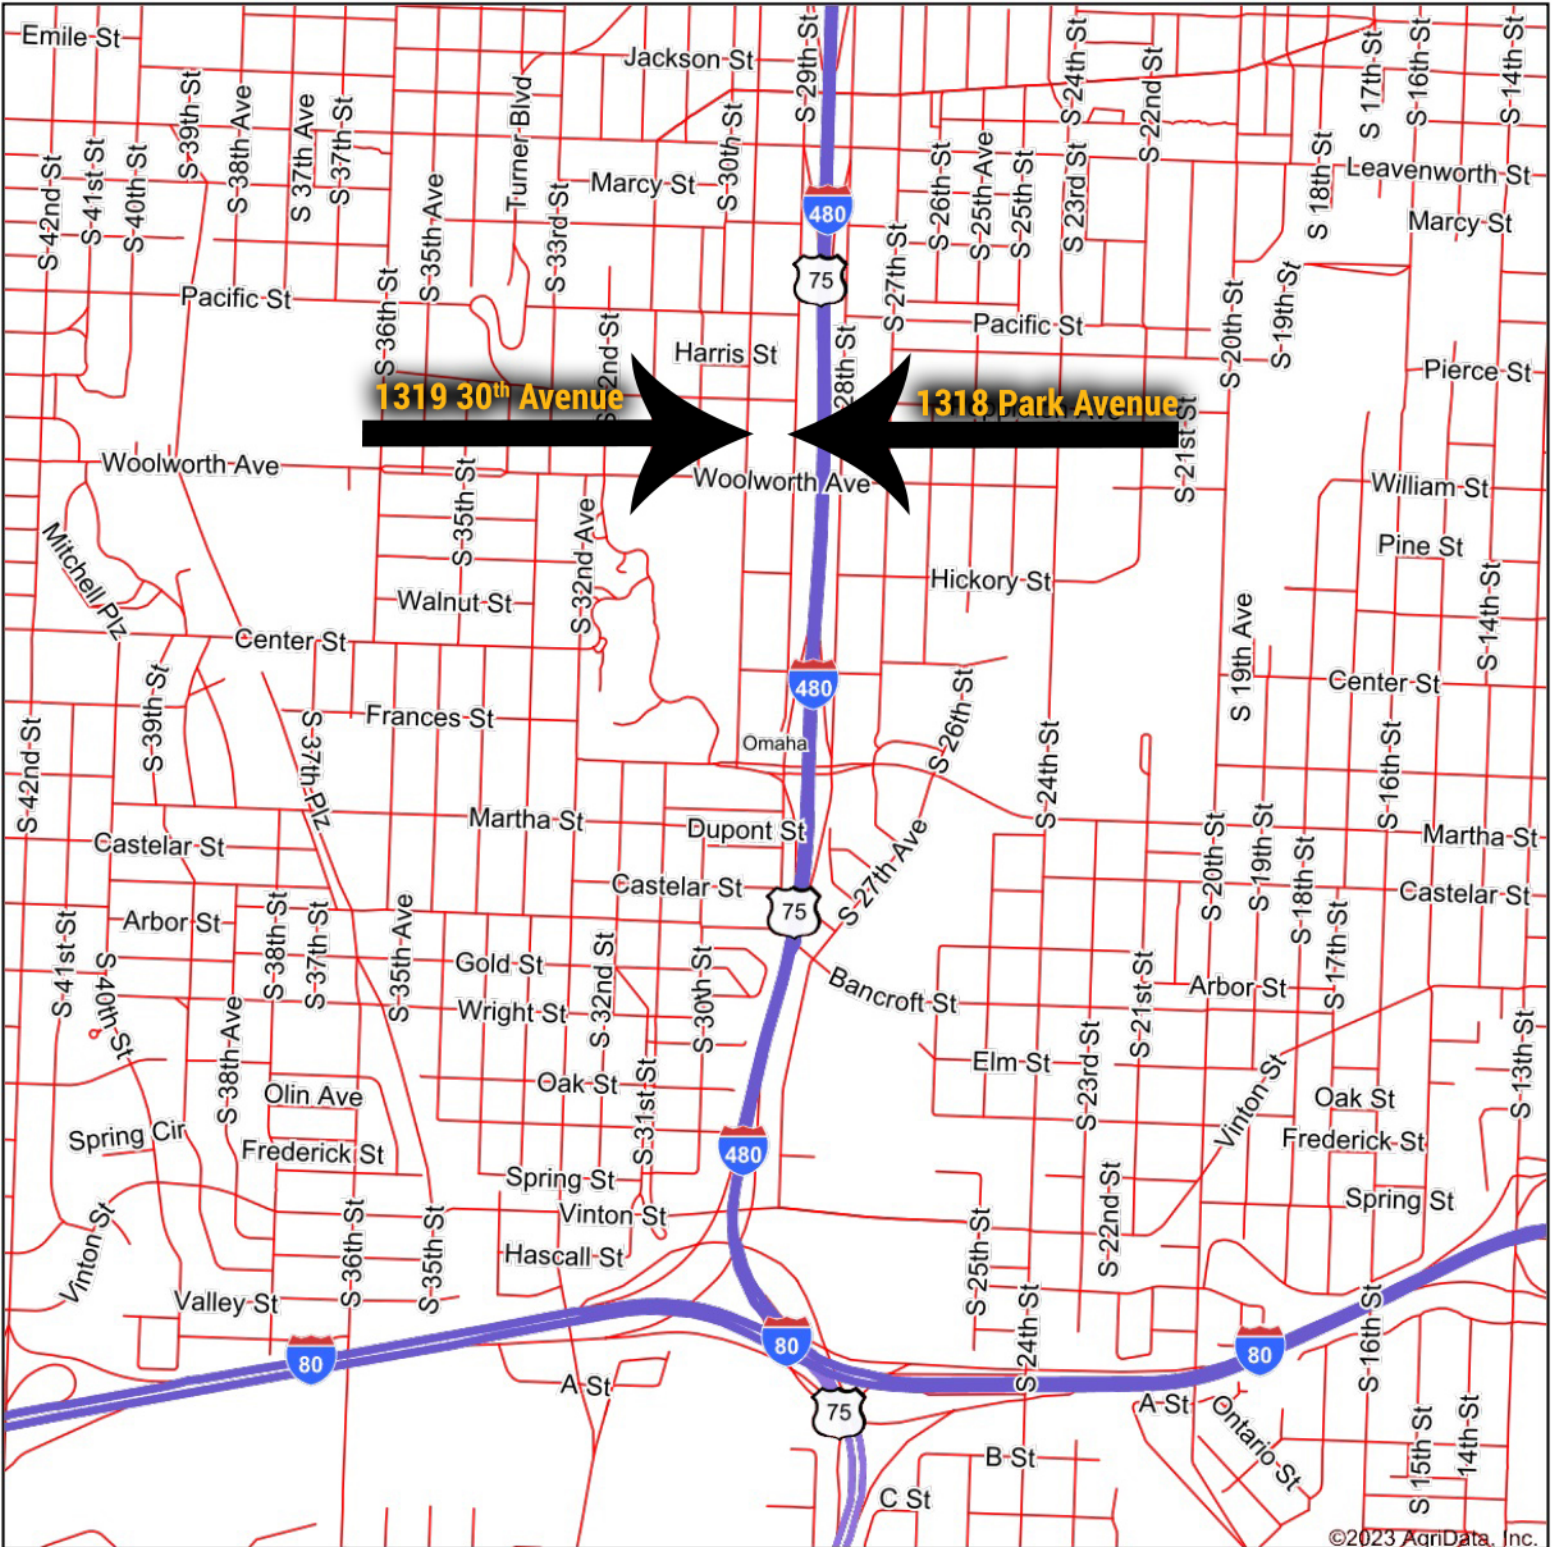

Overview Map

©2023 AgriData, Inc.

BigIron
REALTY

Map Center: 41° 14' 20.19, -95° 57' 16.93

Maps Provided By:
 **surety**
CUSTOMIZED ONLINE MAPPING

© AgriData, Inc. 2023 www.AgriDataInc.com

6/26/2023