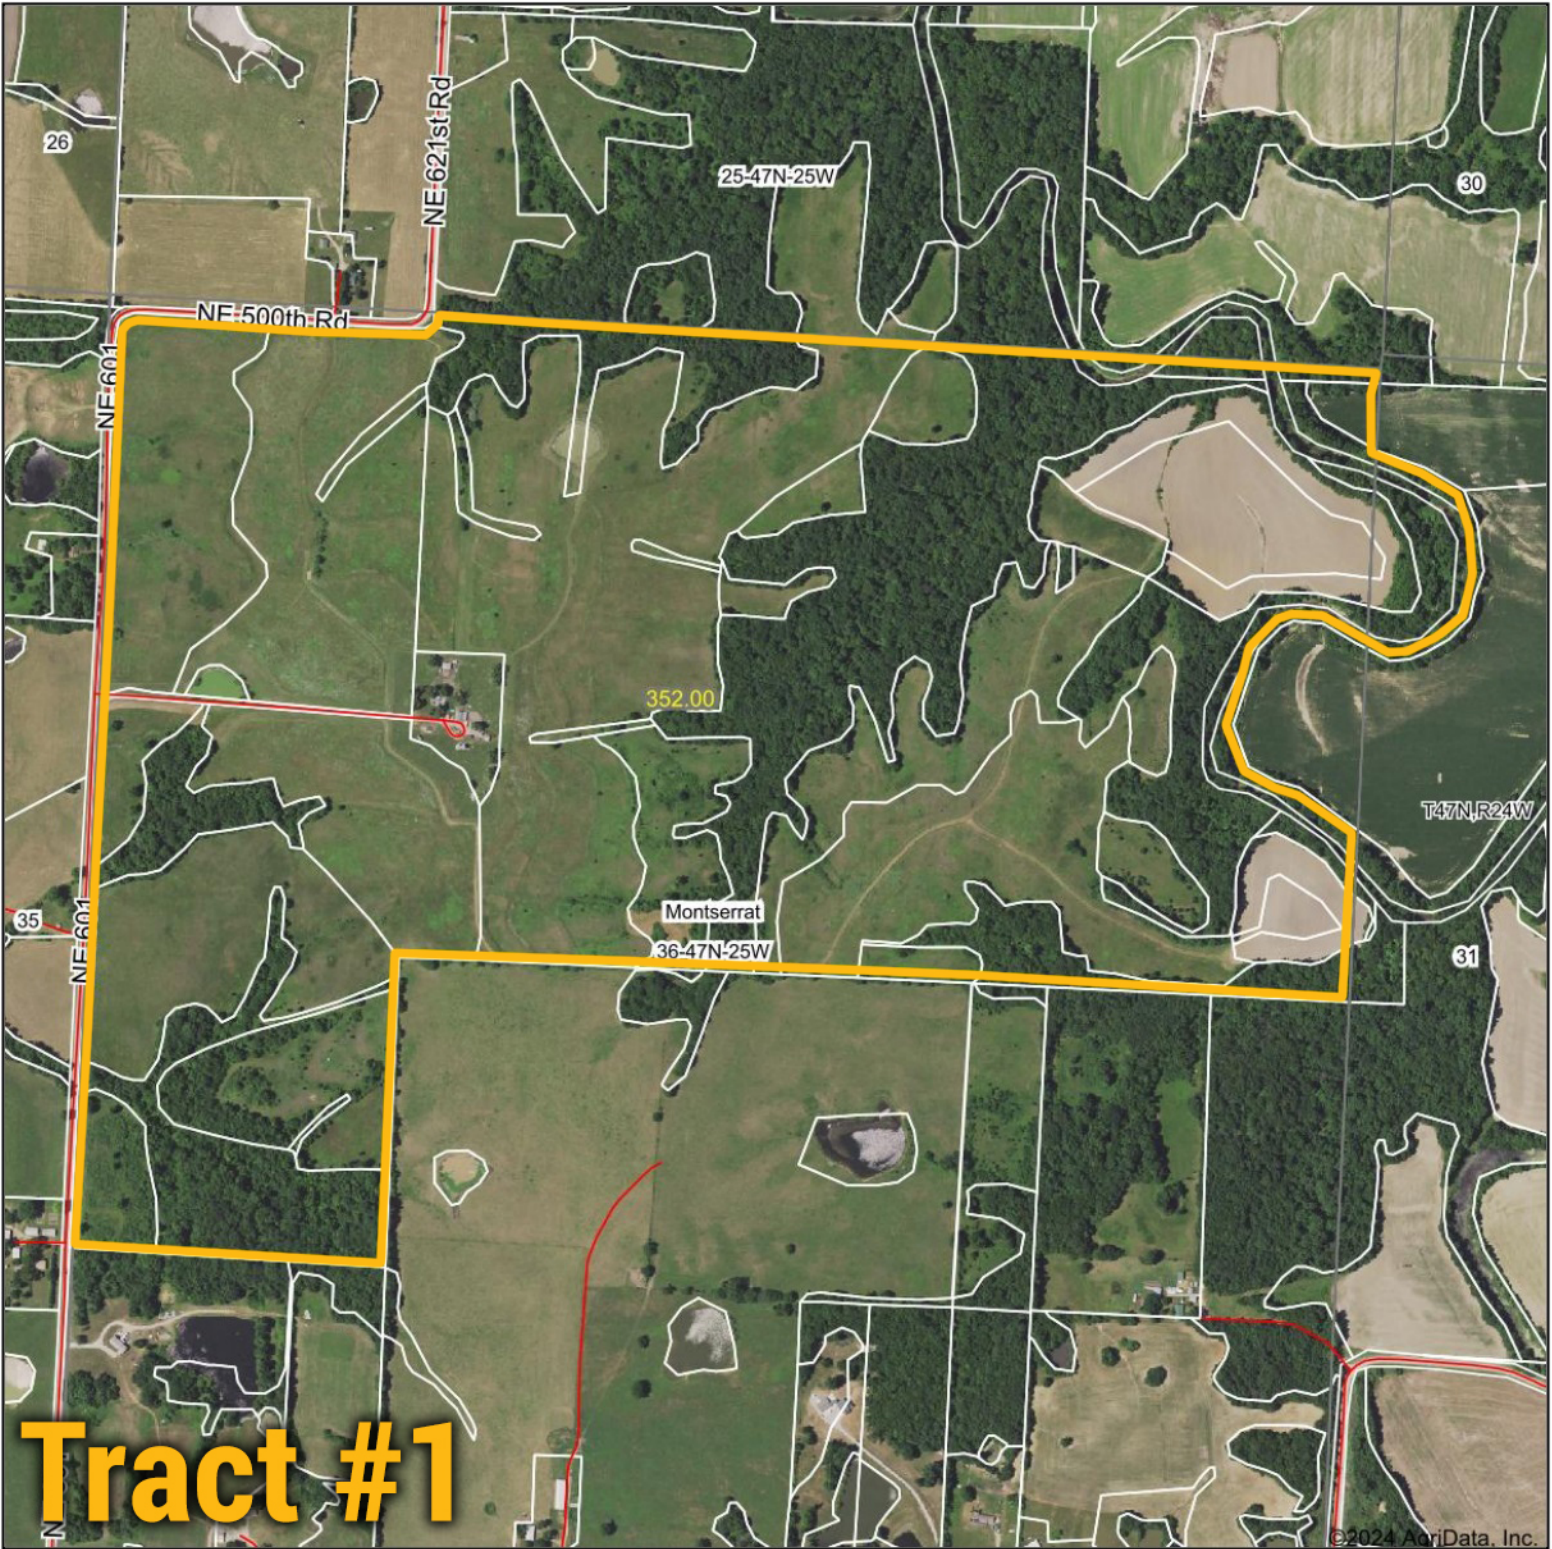

Aerial Map

Tract #1

BigIron

REALTY

Maps Provided By:

surety
CUSTOMIZED ONLINE MAPPING
© AgriData, Inc. 2023 www.AgriDataInc.com

Boundary Center: 38° 49' 28.09, -93° 37' 5.49

36-47N-25W
Johnson County
Missouri

4/19/2024