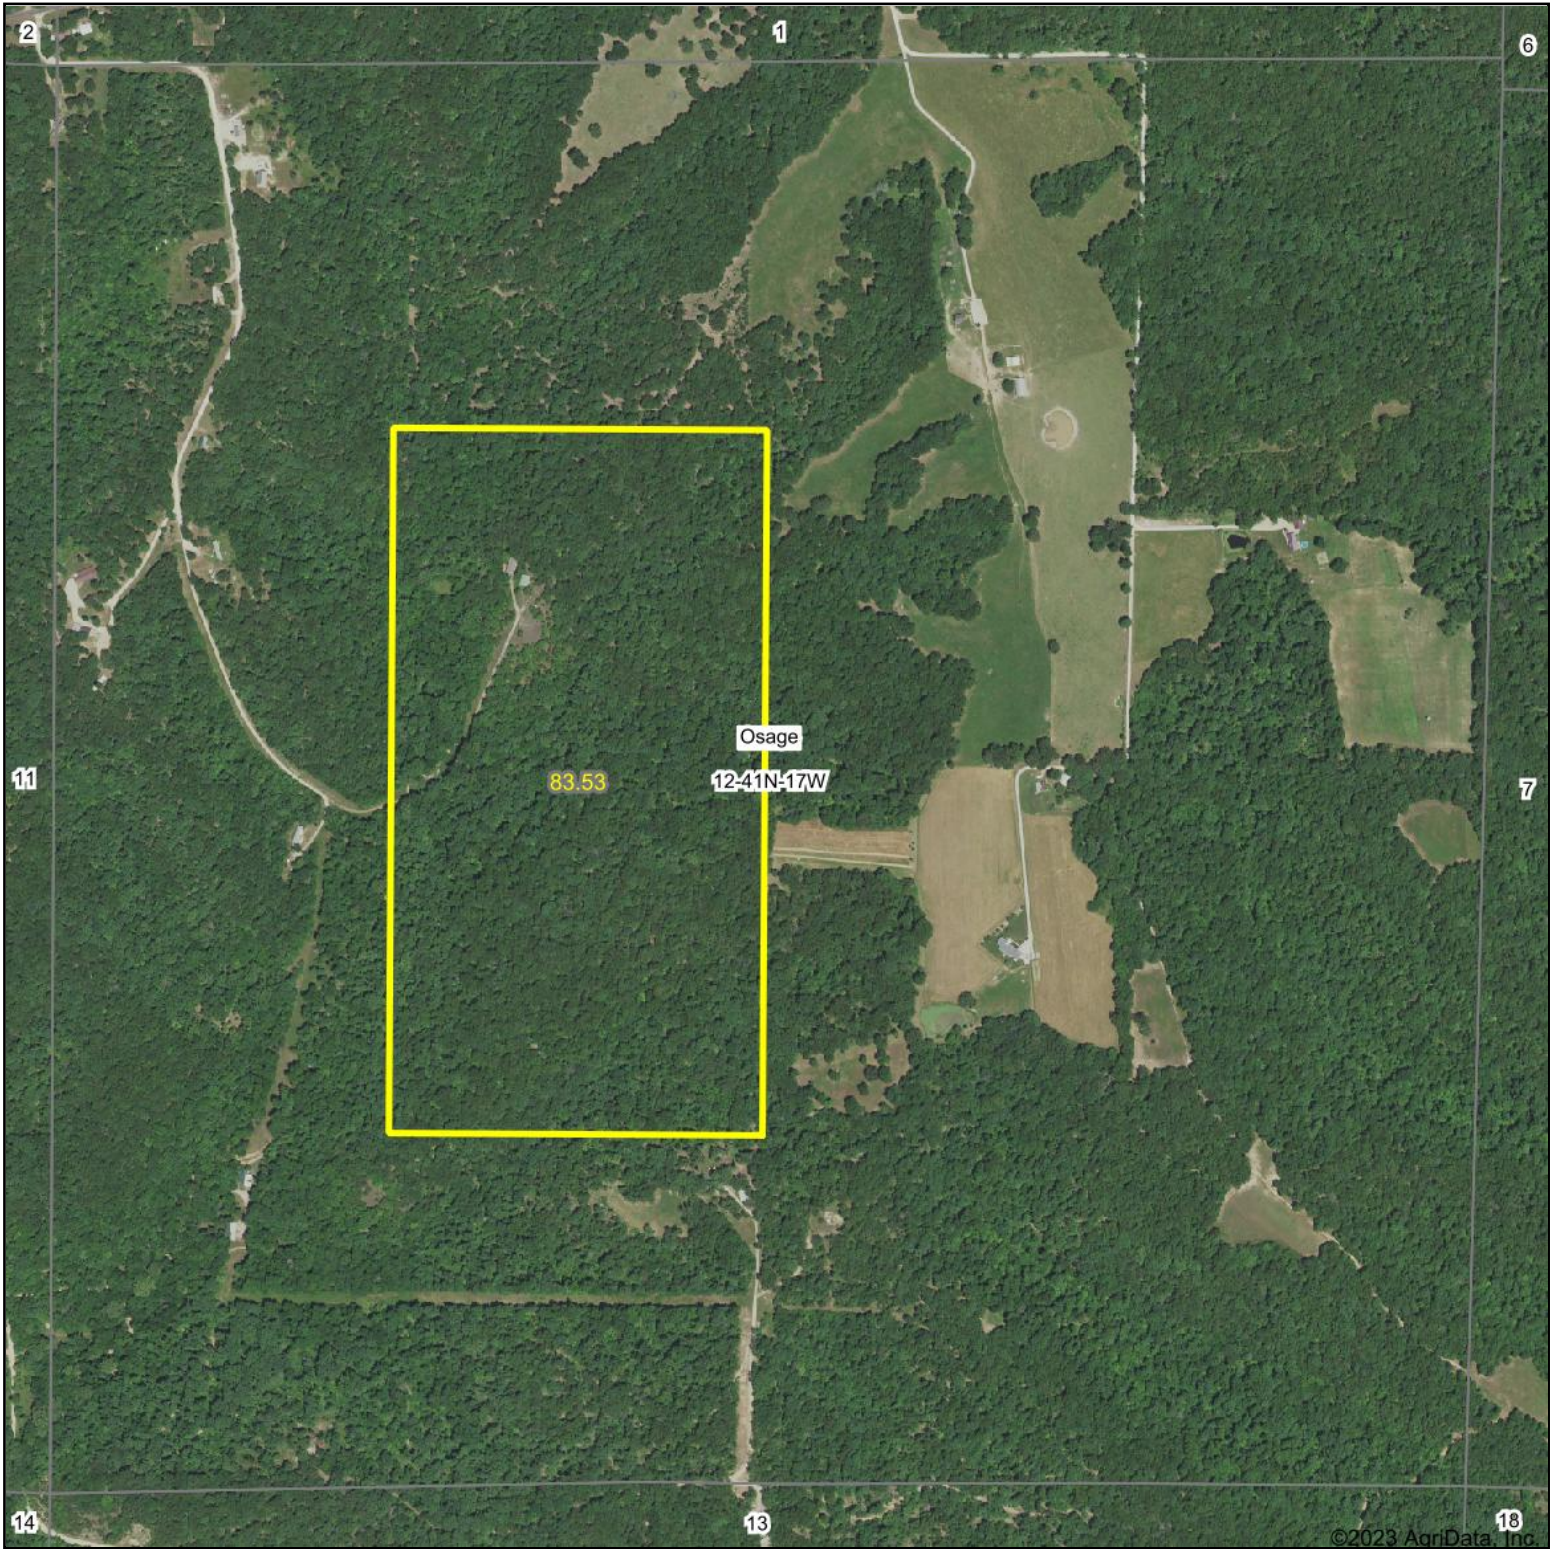

Aerial Map

©2023 AgriData, Inc.

BigIron
REALTY

Map Center: 38° 19' 40.75, -92° 45' 14.85

12-41N-17W
Morgan County
Missouri

2/8/2023

Maps Provided By:
 **surety**
CUSTOMIZED ONLINE MAPPING
© AgriData, Inc. 2021 www.AgriDataInc.com